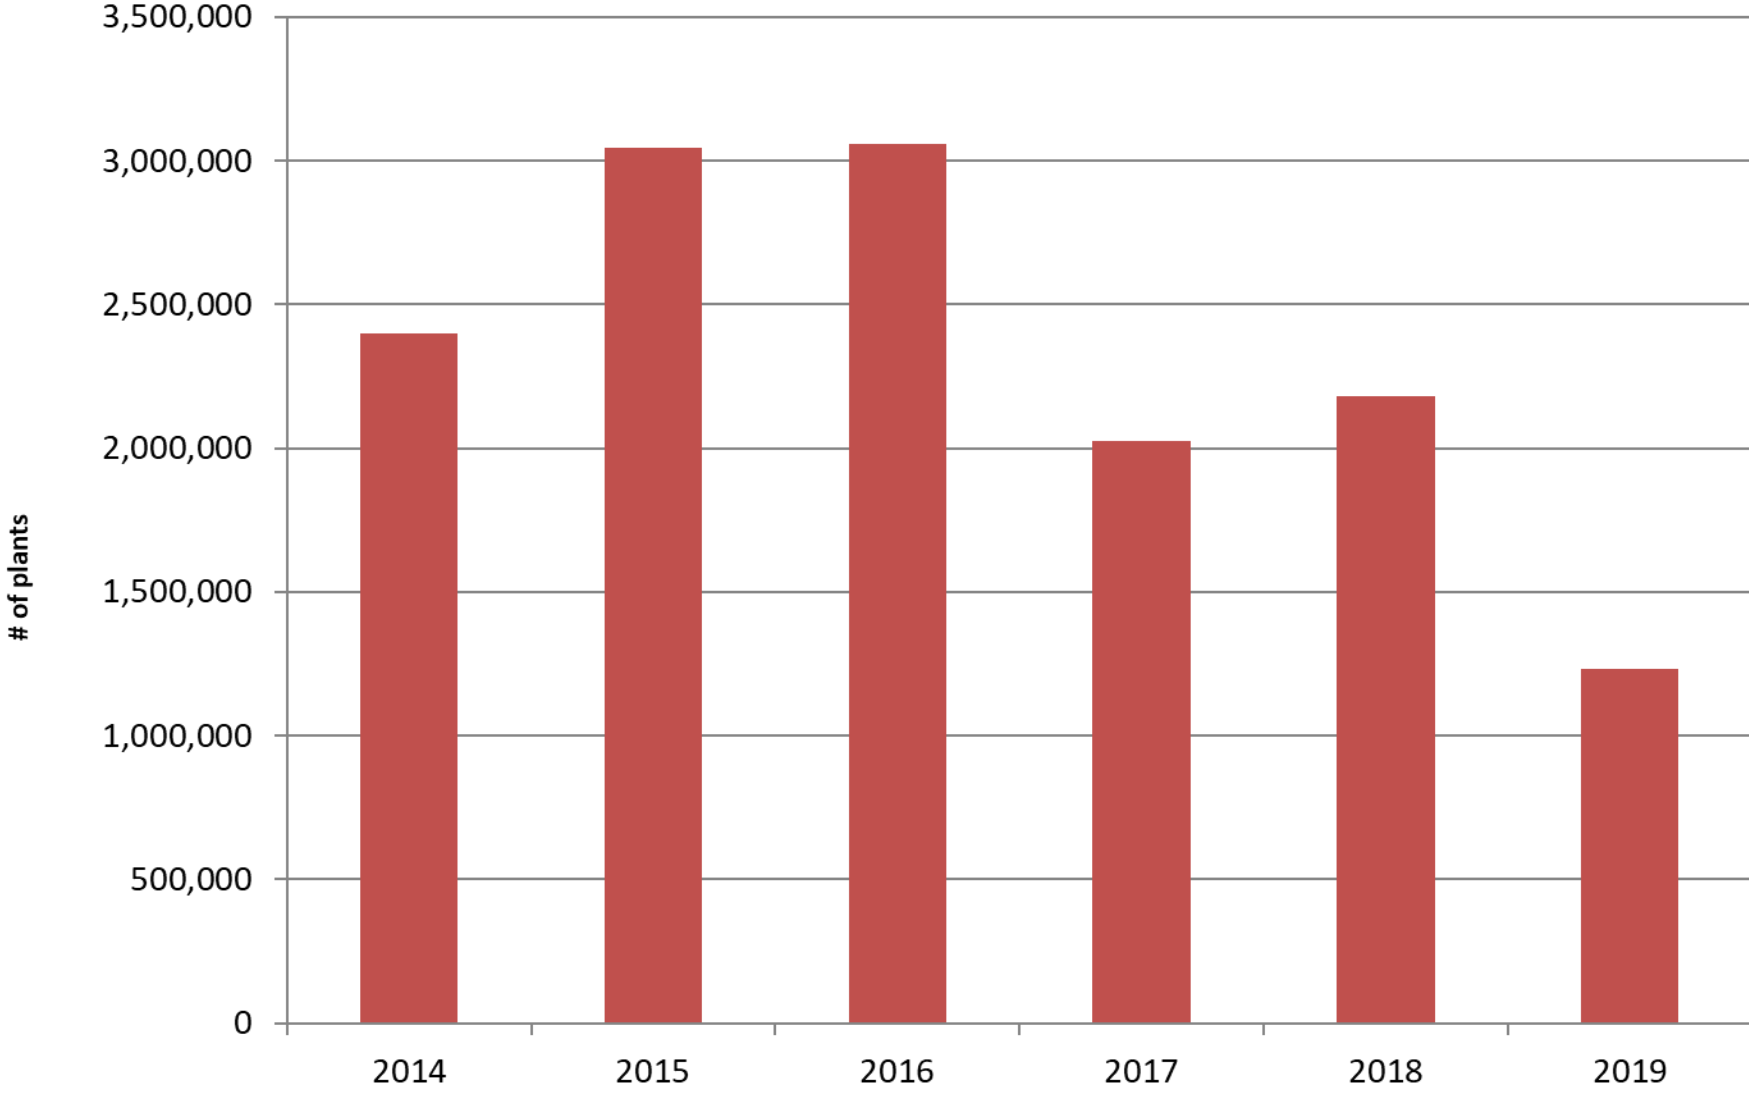

USA Raspberry Industry: Trends

2019 US Raspberry Production

metric tonnes

Washington (<i>frozen</i>)		30,015
California (<i>fresh</i>)		87,825
Oregon (<i>frozen</i>)		692
All Other (<i>fresh</i>)	est.	<u>1,000</u>
USA TOTAL		119,532

metric tonnes = 2,204.6 pounds

2014-19 PNW Raspberry Plant Sales

2014 – 2019 Raspberry Plant Sales in PNW

Average Field Price for Frozen Raspberries

US \$/kg