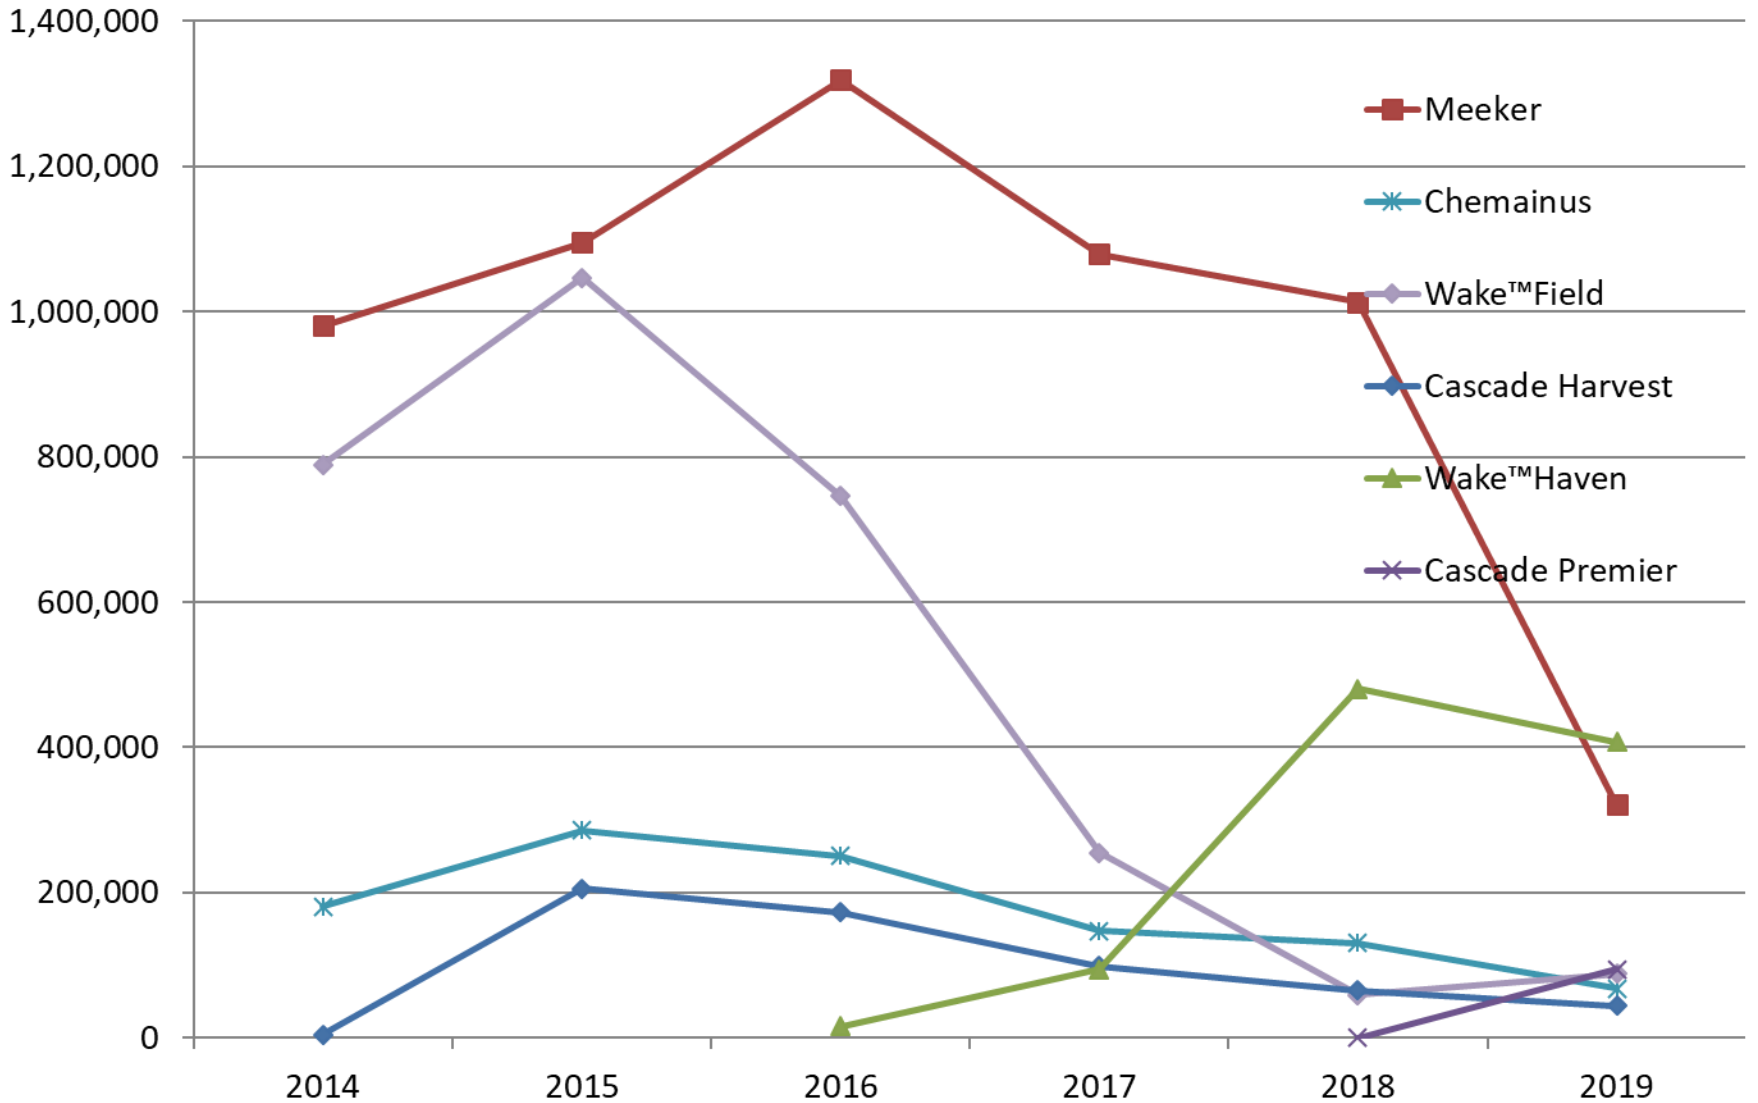

USA Raspberry Industry: Trends

2019 US Raspberry Production

metric tonnes

Washington (<i>frozen</i>)		30,015
California (<i>fresh</i>)		87,825
Oregon (<i>frozen</i>)		692
All Other (<i>fresh</i>)	est.	<u>1,000</u>
USA TOTAL		119,532

metric tonnes = 2,204.6 pounds

2014-19 PNW Raspberry Plant Sales

2014 – 2019 Raspberry Plant Sales in PNW

Average Field Price for Frozen Raspberries

US \$/kg